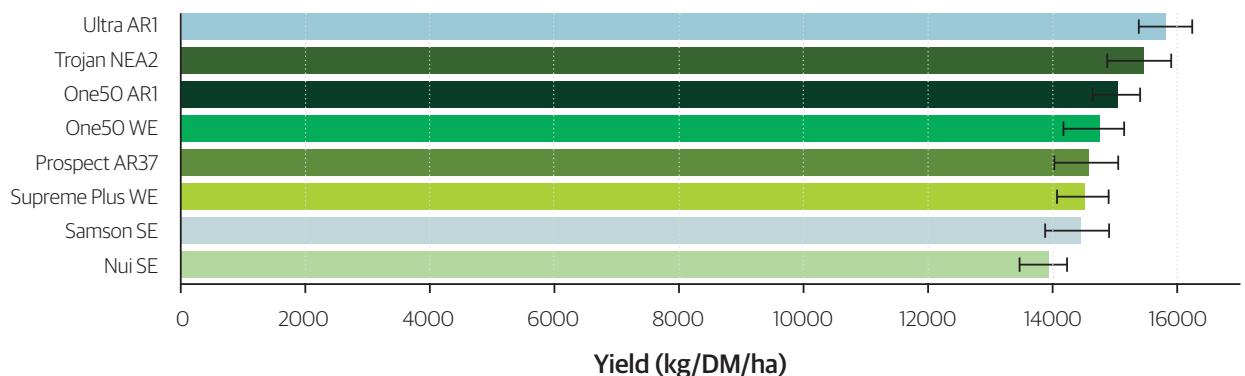

The HP Dairy Mix is designed specifically for the needs of dairy farms in regions where insects such as argentine stem weevil are causing persistence issues. The HP Dairy Mix combines one of the leading perennial grasses for production with a well-known, trusted and persistent, medium leaf white clover and a high yielding large leaf white clover.

Ultra Enhanced® Perennial Ryegrass

- Fine Leaved - for palatibility
- Densely tillered- for persistence
- Late Heading - maintains quality later into spring
- Perennial ryegrass x meadow fescue - yield attributes from the perennial ryegrass and feed quality/stay green attributes from the meadow fescue

Suitability / Use

Ideally suited to a wide range of high performance dairy or cattle farming systems including irrigated / higher rainfall or dryland, and to both rotational grazing and set stocking.

You have the option of treated or bare seed. Ravensdown recommends the use of treated seed to provide increased insect protection for your investment.

Contents:

- 20 kg Ultra AR1 perennial ryegrass
- 2 kg Demand white clover coated
- 3 kg Mantra white clover coated
- Pre-mixed into convenient 1ha (25kg) size bags

Stock Suitability

Dairy, Sheep, Beef & Deer.

Ultra AR1 with Mantra and Demand white clovers combine to create the optimum mix where high yield and animal safety are priorities.

NFVT® 2022 Summary

Perennial Ryegrass
Lower South Island / Total Yield